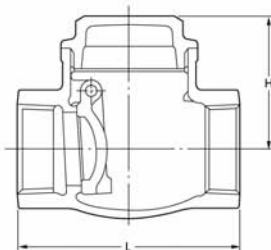

10K

SWING CHECK VALVE

Pressure-Temperature Rating: 1.0MPa: 180°C
200psi. W.O.G.: 350°F S.P.

Parts	UO	UOM
Body	SCS13A	SCS14A
Cap	SCS13A/SUS304	SCS14A/SUS316
Disc	SCS13A	SCS14A
Hinge pin	SUS304	SUS316
Plug	SUS304	SUS316
Gasket (for plug)	Asbestos-free sheet	

Face-to-Face Dimensions: JIS B2011*
End Thread Dimensions: ASME B1.20.1
Wall Thickness: KITZ Std.

*KITZ standard for Size 2 1/2 & 3

Nominal Size	Unit:mm							
	1/2	3/4	1	1 1/4	1 1/2	2	2 1/2	3
L	65	80	90	105	120	140	180	200
H	45	55	61	71	72	81	93	104

UO

UOM