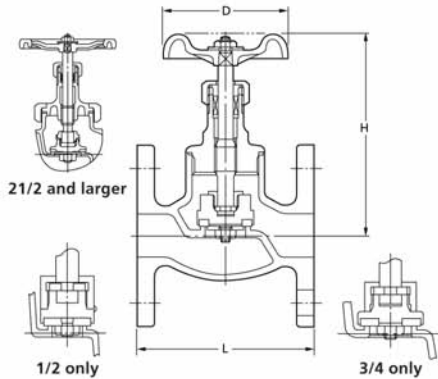

### GLOBE VALVE with PTFE DISC

Pressure-Temperature Rating: 1.0MPa: 180°C

Face-to-Face Dimensions: JIS B2011  
End Thread Dimensions: JIS B0203  
Wall Thickness: KITZ Std.

Parts	UD	UDM
Body	SCS13A	SCS14A
Bonnet	SCS13A	SCS14A
Stem	SUS304	SUS316
Disc	PTFE	
Disc holder	SUS304	SUS316
Lock nut	SUS304	SUS316
Gland	SUS304	SUS316
Gland packing	Refer to Page 10	
Packing nut	SCS13A / SUS304	
Handwheel	ZDC (3/8-3/4) / ADC12 (1-2)	
Gasket	PTFE	
Packing washer	SUS316	
Stem washer	SUS316	
Name plate	A1050P	

Nominal Size	Unit:mm							
	3/8	1/2	3/4	1	1 1/4	1 1/2	2	
L	55	65	80	90	105	120	140	
H	109	112	113	143	156	171	189	
D	60	60	70	90	90	100	115	

UD

UDM

### GLOBE VALVE with PTFE DISC

Pressure-Temperature Rating: 1.0MPa: 180°C

Face-to-Face Dimensions: JIS B2011  
End Flange Dimensions: JIS B2220\*  
Wall Thickness: KITZ Std.

\*Except flange thickness.

Parts	UJB	UJBM
Body	SCS13A	SCS14A
Bonnet	SCS13A	SCS14A
Stem	SUS304	SUS316
Disc	PTFE	
Disc holder	SUS304	SUS316
Lock nut	SUS304	SUS316
Gland	SUS304	SUS316
Gland packing	Refer to Page 10	
Packing nut	SCS13A / SCS13A	
Handwheel	ZDC (1/2&3/4) / ADC12 (1-2) / FCD400 (21/2&3)	
Bonnet ring*	SCS13A	SCS14A
Gasket*	PTFE	
Packing washer	SUS316	
Stem washer	SUS316	
Name plate	A1050P	

\*For size 2 1/2 and larger

Nominal Size	Unit:mm							
	1/2	3/4	1	1 1/4	1 1/2	2	2 1/2	3
L	85	95	110	130	150	180	210	240
H	112	113	143	150	171	189	252	277
D	60	70	90	90	100	115	180	225

UDB

UDBM