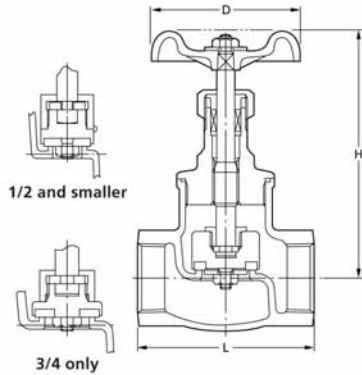

### GLOBE VALVE with PTFE DISC

Pressure-Temperature Rating: 1.0MPa: 180°C

Face-to-Face Dimensions: JIS B2011  
End Thread Dimensions: JIS B0203  
Wall Thickness: KITZ Std.

Parts	UD	UDM
Body	SCS13A	SCS14A
Bonnet	SCS13A	SCS14A
Stem	SUS304	SUS316
Disc	PTFE	
Disc holder	SUS304	SUS316
Lock nut	SUS304	SUS316
Gland	SUS304	SUS316
Gland packing	Refer to Page 10	
Packing nut	SCS13A / SUS304	
Handwheel	ZDC (3/8-3/4) / ADC12 (1-2)	
Gasket	PTFE	
Packing washer	SUS316	
Stem washer	SUS316	
Name plate	A1050P	

Nominal Size	Unit:mm							
	3/8	1/2	3/4	1	1 1/4	1 1/2	2	
L	55	65	80	90	105	120	140	
H	109	112	113	143	156	171	189	
D	60	60	70	90	90	100	115	

UD

UDM

### GLOBE VALVE with PTFE DISC

Pressure-Temperature Rating: 1.0MPa: 180°C

Face-to-Face Dimensions: JIS B2011  
End Flange Dimensions: JIS B2220\*  
Wall Thickness: KITZ Std.

\*Except flange thickness.

Parts	UJB	UJBM
Body	SCS13A	SCS14A
Bonnet	SCS13A	SCS14A
Stem	SUS304	SUS316
Disc	PTFE	
Disc holder	SUS304	SUS316
Lock nut	SUS304	SUS316
Gland	SUS304	SUS316
Gland packing	Refer to Page 10	
Packing nut	SCS13A / SCS13A	
Handwheel	ZDC (1/2&3/4) / ADC12 (1-2) / FCD400 (21/2&3)	
Bonnet ring*	SCS13A	SCS14A
Gasket*	PTFE	
Packing washer	SUS316	
Stem washer	SUS316	
Name plate	A1050P	

\*For size 2 1/2 and larger

Nominal Size	Unit:mm							
	1/2	3/4	1	1 1/4	1 1/2	2	2 1/2	3
L	85	95	110	130	150	180	210	240
H	112	113	143	150	171	189	252	277
D	60	70	90	90	100	115	180	225

UDB

UDBM